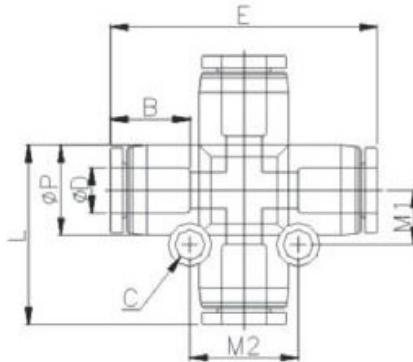

**Push to Connect Fitting - Union Cross (PZA)**

**Inch Tube Specifications (Refer to Diagram Below)**

MODEL	ΦD	ΦP	L	E	C	B	M1	M2	ORIFICE
PZA-5/32	5/32	4	24	37.0	3.3	11.4	7	14	3.0
PZA-3/16	3/16	5	25	38.0	3.3	12.0	7	15	5.0
PZA-1/4	1/4	6	26.3	39.6	3.3	12.4	8	16	5.0
PZA-5/16	5/16	8	30.3	46	3.3	14.3	9	18	6.0
PZA-3/8	3/8	10	38	58	4.2	18.2	12	24	8.0
PZA-1/2	1/2	12	40	60	4.2	19.0	13.5	27	10.0

\*\*All Whole Numbers = Millimeter (MM)

**Diagram - Union Cross (PZA)**

**Metric Tube Specifications (Refer to Diagram Above)**

MODEL	ΦD	ΦP	M1	E	B	ORIFICE
PZA-04	4	11.0	7	37	15	3.0
PZA-06	6	13.0	8	39.6	15	5.0
PZA-08	8	14.6	9	46	18	6.0
PZA-10	10	18.0	12	58	22	8.0
PZA-12	12	20.0	13.5	60	22	10.0

\*\*All Whole Numbers = Millimeter (MM)