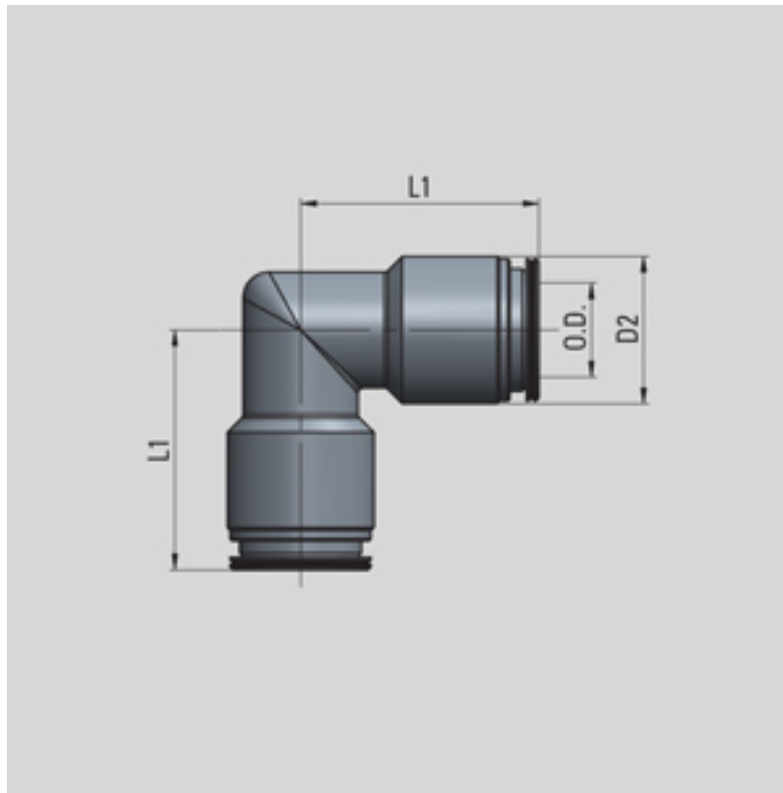

Stainless Steel Push-to-Connect Fitting - Union Elbow (PX28)

Part Number	Tube OD	D2	L1	OZ
PX28 5/32 5/32	5/32"	0.354	0.669	0.448
PX28 1/4 1/4	1/4"	0.472	0.787	-
PX28 5/16 5/16	5/16"	0.551	0.846	0.871
PX28 3/8 3/8	3/8"	0.629	0.964	1.534
PX28 1/2 1/2	1/2"	0.748	1.023	1.799