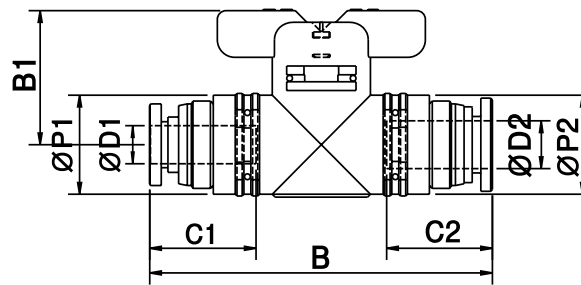

Push to Connect Composite Fitting - Straight Union Ball Valve (BUC)

Inch Tube Specifications (Refer to Diagram Below)

MODEL	ΦD1	ΦD2	C1	C2	ΦP1	ΦP2	B	B1
BUC 20 1/4-1/4	1/4	1/4	17	17	17	17	59.4	23
BUC 20 5/16-5/16	5/16	5/16	18.5	18.5	17	17	59.2	23
BUC 60 3/8-3/8	3/8	3/8	21	21	24	24	78.4	28
BUC 60 1/2-1/2	1/2	1/2	22.5	22.5	24	24	79.3	28

**All Whole Numbers = Millimeter (MM)

Diagram - Straight Union Ball Valve (BUC)

Metric Tube Specifications (Refer to Diagram Above)

MODEL	ΦD1	ΦD2	C1	C2	ΦP1	ΦP2	B	B1
GBUC 20-0606	6	6	17	17	17	17	55.3	23
GBUC 20-0808	8	8	18.5	18.5	17	17	57.6	23
GBUC 60-1010	10	10	21	21	24	24	74.4	28
GBUC 60-1212	12	12	22	22	24	24	80.2	28

**All Whole Numbers = Millimeter (MM)